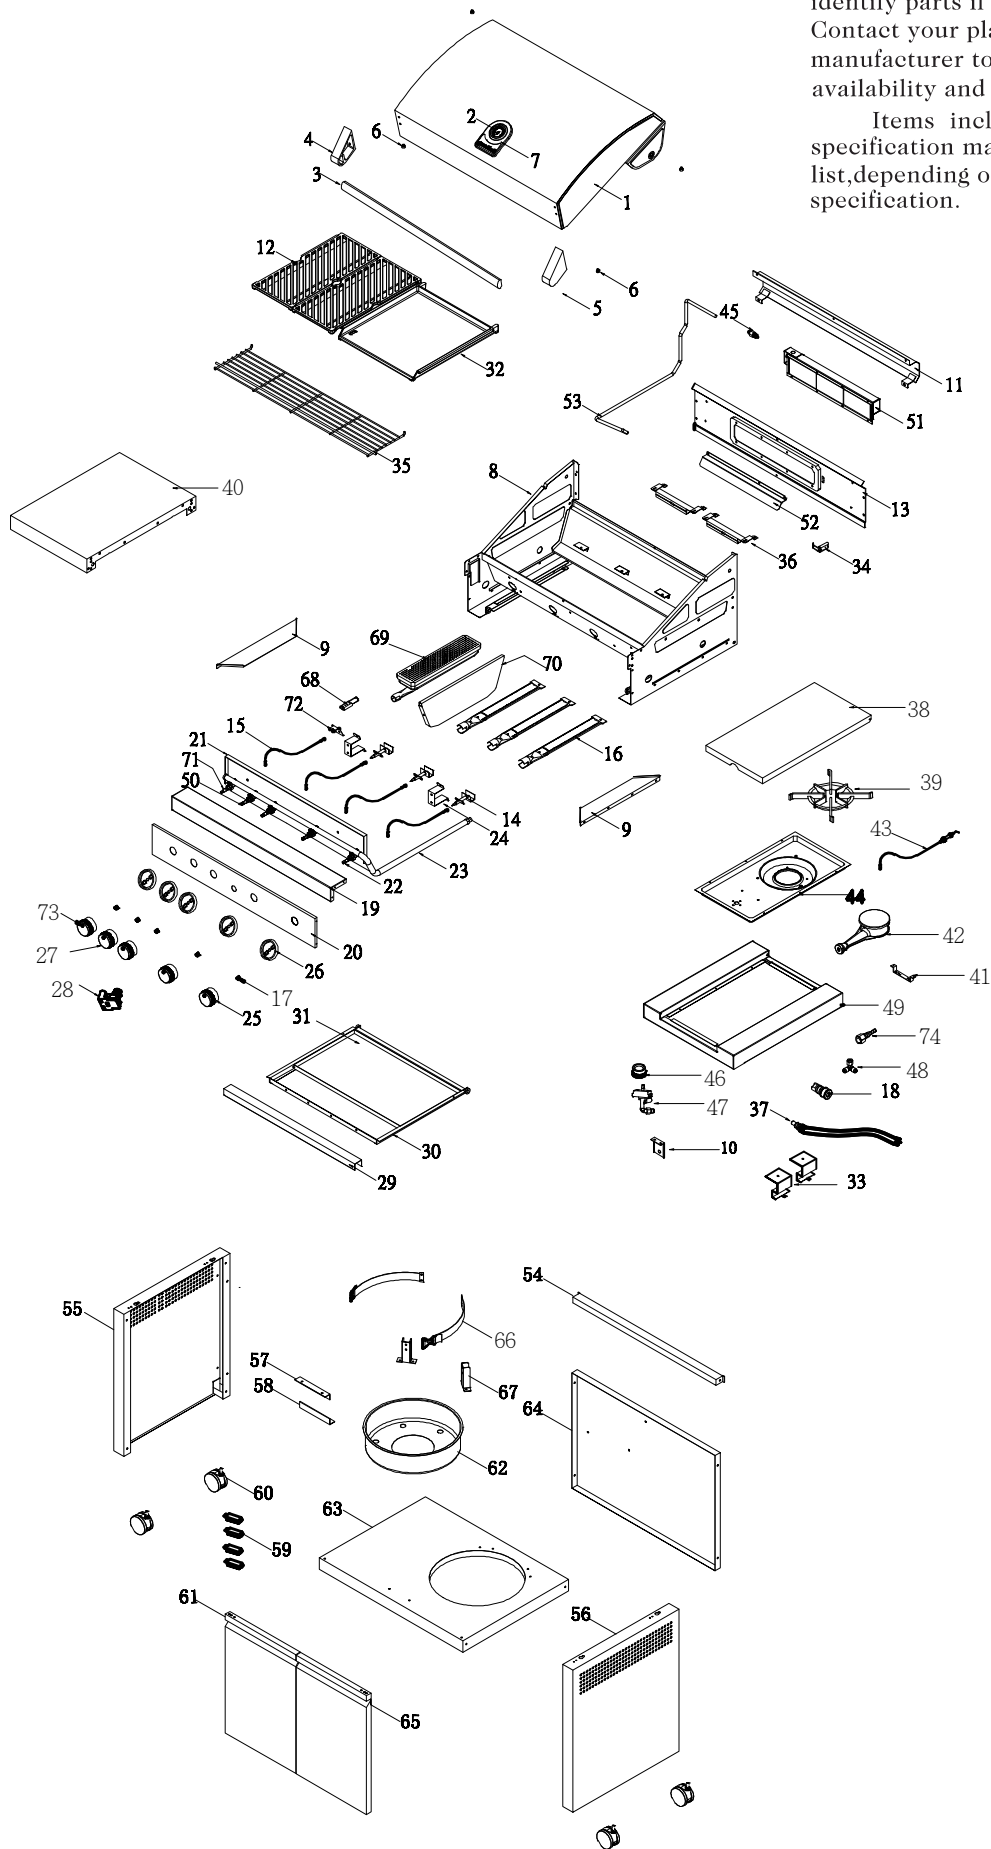

GT4RSB-S Model

This diagram is provided to assist you identify parts if replacement is necessary. Contact your place of purchase or the manufacturer to inquire about parts, availability and service.

Items included in your barbecue specification may differ from the parts list, depending on region or specific dealer specification.